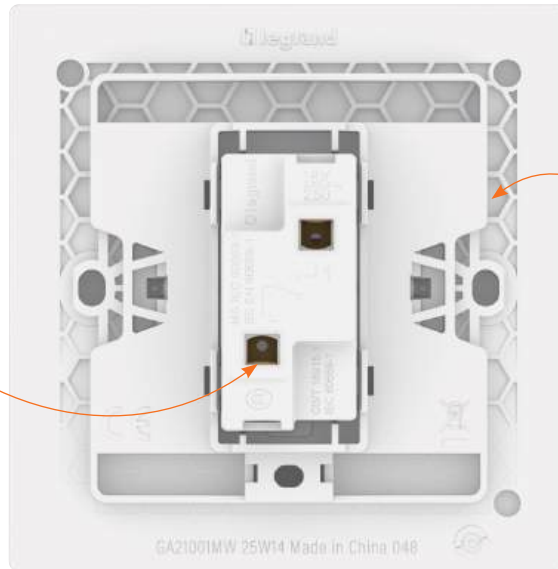

### Easy Installation

The saddle-shaped terminal can fix up to 3 x 4 mm<sup>2</sup> wires.