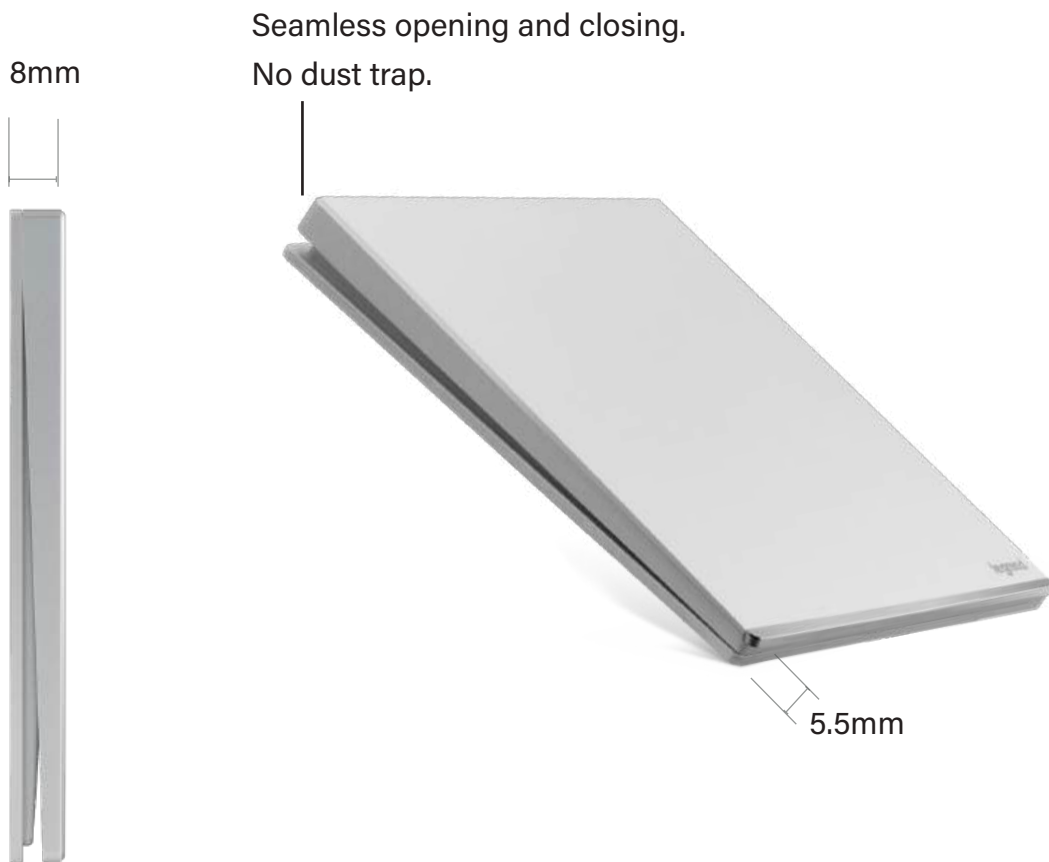

# Thinner or Clever Design?

Get it all with Galion™ Up.

Sleek and ultra-thin, Galion™ Up looks refined in any space. But it's more than style — the seamless lid keeps out dust and opens smoothly for easy maintenance. Smart, clean, and built for real life.