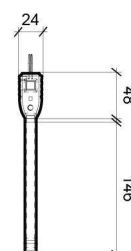

CKS-2A

SLIM TYPE

LED Self-Contained Emergency
Keluar Sign

Dimensions (mm)

Technical Information

Mode of Operation :	Maintained
Input Voltage :	240V \pm 10%, 50/60Hz
Battery Type :	3.6V, 1000mAH Nickel-cadmium Battery
Lamp Type :	20pcs x 0.065W LED
Operation :	0°C to 60°C
Temperature :	
Charger :	Constant Current
Indication Type :	Red LED "On" Indicates Charging Mode. Push Test-Switch to Simulate Power Failure.
Backup Duration :	3 Hours
Fitting :	Die-cast Aluminum Casing
Construction :	in Frosted Green with Acrylic Plate.
Weight :	\pm 0.9kg
Warranty :	Component - 5 Years Battery - 1 Year <i>(Terms & Condition Apply)</i>
Certified Compliance :	Malaysia Standards MS-983:2004, MS-619-2-22:2005, MS IEC 60598-1:2012, IP20
Certified By :	SIRIM QAS International Sdn. Bhd. Jabatan Bomba dan Penyelamat Malaysia
Application :	Surface Mounting
Dimension :	in mm
Tolerance :	\pm 0.03mm

CKS-2A/DS

SLIM TYPE

LED Self-Contained Emergency
Keluar Sign (Double Sided with Arrow)

Technical Information

Mode of Operation:	Maintained
Input Voltage	: 240V ± 10%, 50/60Hz
Battery Type	: 3.6V, 1000mAH Nickel-cadmium Battery
Lamp Type	: 20pcs x 0.065W LED
Operation Temperature	: 0°C to 60°C
Charger	: Constant Current
Indication Type	: Red LED "On" Indicates Charging Mode. Push Test-Switch to Simulate Power Failure.
Backup Duration	: 3 Hours
Fitting Construction	: Die-cast Aluminum Casing in Frosted Green with Acrylic Plate
Weight	: ± 0.9kg
Warranty	: Component - 5 Years Battery - 1 Year <i>(Terms & Condition Apply)</i>
Certified Compliance	: Malaysia Standards MS-983:2004 MS-619-2-22:2005, MS IEC 60598-1:2012, IP20
Certified By	: SIRIM QAS International Sdn. Bhd. Jabatan Bomba dan Penyelamat Malaysia
Application	: Surface Mounting
Dimension	: in mm
Tolerance	: ± 0.03mm

Dimensions (mm)

CKS-2A

Recessed Frame Cover

Dimensions (mm)

Accessories: Recessed Frame Cover is Optional (Exclude)