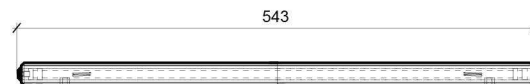

CKS-2A

SLIM TYPE

LED Self-Contained Emergency
Keluar Sign

Dimensions (mm)

Technical Information

Mode of Operation :	Maintained
Input Voltage :	240V \pm 10%, 50/60Hz
Battery Type :	3.6V, 1000mAH Nickel-cadmium Battery
Lamp Type :	20pcs x 0.065W LED
Operation :	0°C to 60°C
Temperature :	
Charger :	Constant Current
Indication Type :	Red LED "On" Indicates Charging Mode. Push Test-Switch to Simulate Power Failure.
Backup Duration :	3 Hours
Fitting :	Die-cast Aluminum Casing
Construction :	in Frosted Green with Acrylic Plate.
Weight :	\pm 0.9kg
Warranty :	Component - 5 Years Battery - 1 Year <i>(Terms & Condition Apply)</i>
Certified Compliance :	Malaysia Standards MS-983:2004, MS-619-2-22:2005, MS IEC 60598-1:2012, IP20
Certified By :	SIRIM QAS International Sdn. Bhd. Jabatan Bomba dan Penyelamat Malaysia
Application :	Surface Mounting
Dimension :	in mm
Tolerance :	\pm 0.03mm

CKS-2A/DS

SLIM TYPE

LED Self-Contained Emergency
Keluar Sign (Double Sided with Arrow)

Technical Information

Mode of Operation:	Maintained
Input Voltage	: 240V ± 10%, 50/60Hz
Battery Type	: 3.6V, 1000mAH Nickel-cadmium Battery
Lamp Type	: 20pcs x 0.065W LED
Operation Temperature	: 0°C to 60°C
Charger	: Constant Current
Indication Type	: Red LED "On" Indicates Charging Mode. Push Test-Switch to Simulate Power Failure.
Backup Duration	: 3 Hours
Fitting Construction	: Die-cast Aluminum Casing in Frosted Green with Acrylic Plate
Weight	: ± 0.9kg
Warranty	: Component - 5 Years Battery - 1 Year <i>(Terms & Condition Apply)</i>
Certified Compliance	: Malaysia Standards MS-983:2004 MS-619-2-22:2005, MS IEC 60598-1:2012, IP20
Certified By	: SIRIM QAS International Sdn. Bhd. Jabatan Bomba dan Penyelamat Malaysia
Application	: Surface Mounting
Dimension	: in mm
Tolerance	: ± 0.03mm

Dimensions (mm)

CKS-2A

Recessed Frame Cover

Dimensions (mm)

Accessories: Recessed Frame Cover is Optional (Exclude)