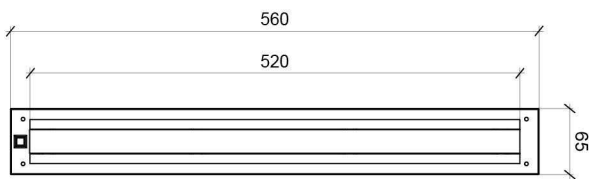

CKS-2A

SLIM TYPE

LED Self-Contained Emergency
Keluar Sign

Dimensions (mm)

Technical Information

Mode of Operation :	Maintained
Input Voltage :	240V \pm 10%, 50/60Hz
Battery Type :	3.6V, 1000mAH Nickel-cadmium Battery
Lamp Type :	20pcs x 0.065W LED
Operation :	0°C to 60°C
Temperature :	
Charger :	Constant Current
Indication Type :	Red LED "On" Indicates Charging Mode. Push Test-Switch to Simulate Power Failure.
Backup Duration :	3 Hours
Fitting :	Die-cast Aluminum Casing
Construction :	in Frosted Green with Acrylic Plate.
Weight :	\pm 0.9kg
Warranty :	Component - 5 Years Battery - 1 Year <i>(Terms & Condition Apply)</i>
Certified Compliance :	Malaysia Standards MS-983:2004, MS-619-2-22:2005, MS IEC 60598-1:2012, IP20
Certified By :	SIRIM QAS International Sdn. Bhd. Jabatan Bomba dan Penyelamat Malaysia
Application :	Surface Mounting
Dimension :	in mm
Tolerance :	\pm 0.03mm

CKS-2A/DS

SLIM TYPE

LED Self-Contained Emergency
Keluar Sign (Double Sided with Arrow)

Technical Information

Mode of Operation:	Maintained
Input Voltage	: 240V ± 10%, 50/60Hz
Battery Type	: 3.6V, 1000mAH Nickel-cadmium Battery
Lamp Type	: 20pcs x 0.065W LED
Operation Temperature	: 0°C to 60°C
Charger	: Constant Current
Indication Type	: Red LED "On" Indicates Charging Mode. Push Test-Switch to Simulate Power Failure.
Backup Duration	: 3 Hours
Fitting Construction	: Die-cast Aluminum Casing in Frosted Green with Acrylic Plate
Weight	: ± 0.9kg
Warranty	: Component - 5 Years Battery - 1 Year <i>(Terms & Condition Apply)</i>
Certified Compliance	: Malaysia Standards MS-983:2004 MS-619-2-22:2005, MS IEC 60598-1:2012, IP20
Certified By	: SIRIM QAS International Sdn. Bhd. Jabatan Bomba dan Penyelamat Malaysia
Application	: Surface Mounting
Dimension	: in mm
Tolerance	: ± 0.03mm

Dimensions (mm)

CKS-2A

Recessed Frame Cover

Dimensions (mm)

Accessories: Recessed Frame Cover is Optional (Exclude)