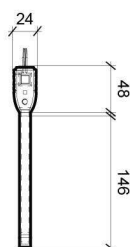

CKS-2A

SLIM TYPE

LED Self-Contained Emergency
Keluar Sign

Dimensions (mm)

Technical Information

Mode of Operation :	Maintained
Input Voltage :	240V \pm 10%, 50/60Hz
Battery Type :	3.6V, 1000mAH Nickel-cadmium Battery
Lamp Type :	20pcs x 0.065W LED
Operation :	0°C to 60°C
Temperature :	
Charger :	Constant Current
Indication Type :	Red LED "On" Indicates Charging Mode. Push Test-Switch to Simulate Power Failure.
Backup Duration :	3 Hours
Fitting :	Die-cast Aluminum Casing
Construction :	in Frosted Green with Acrylic Plate.
Weight :	\pm 0.9kg
Warranty :	Component - 5 Years Battery - 1 Year <i>(Terms & Condition Apply)</i>
Certified Compliance :	Malaysia Standards MS-983:2004, MS-619-2-22:2005, MS IEC 60598-1:2012, IP20
Certified By :	SIRIM QAS International Sdn. Bhd. Jabatan Bomba dan Penyelamat Malaysia
Application :	Surface Mounting
Dimension :	in mm
Tolerance :	\pm 0.03mm

CKS-2A/DS

SLIM TYPE

LED Self-Contained Emergency
Keluar Sign (Double Sided with Arrow)

Technical Information

Mode of Operation:	Maintained
Input Voltage	: 240V ± 10%, 50/60Hz
Battery Type	: 3.6V, 1000mAH Nickel-cadmium Battery
Lamp Type	: 20pcs x 0.065W LED
Operation Temperature	: 0°C to 60°C
Charger	: Constant Current
Indication Type	: Red LED "On" Indicates Charging Mode. Push Test-Switch to Simulate Power Failure.
Backup Duration	: 3 Hours
Fitting Construction	: Die-cast Aluminum Casing in Frosted Green with Acrylic Plate
Weight	: ± 0.9kg
Warranty	: Component - 5 Years Battery - 1 Year <i>(Terms & Condition Apply)</i>
Certified Compliance	: Malaysia Standards MS-983:2004 MS-619-2-22:2005, MS IEC 60598-1:2012, IP20
Certified By	: SIRIM QAS International Sdn. Bhd. Jabatan Bomba dan Penyelamat Malaysia
Application	: Surface Mounting
Dimension	: in mm
Tolerance	: ± 0.03mm

Dimensions (mm)

CKS-2A

Recessed Frame Cover

Dimensions (mm)

Accessories: Recessed Frame Cover is Optional (Exclude)