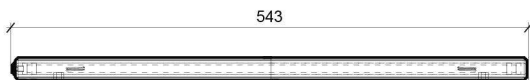

CKS-2A

SLIM TYPE

LED Self-Contained Emergency
Keluar Sign

Dimensions (mm)

Technical Information

Mode of Operation :	Maintained
Input Voltage :	240V \pm 10%, 50/60Hz
Battery Type :	3.6V, 1000mAH Nickel-cadmium Battery
Lamp Type :	20pcs x 0.065W LED
Operation :	0°C to 60°C
Temperature :	
Charger :	Constant Current
Indication Type :	Red LED "On" Indicates Charging Mode. Push Test-Switch to Simulate Power Failure.
Backup Duration :	3 Hours
Fitting :	Die-cast Aluminum Casing
Construction :	in Frosted Green with Acrylic Plate.
Weight :	\pm 0.9kg
Warranty :	Component - 5 Years Battery - 1 Year <i>(Terms & Condition Apply)</i>
Certified Compliance :	Malaysia Standards MS-983:2004, MS-619-2-22:2005, MS IEC 60598-1:2012, IP20
Certified By :	SIRIM QAS International Sdn. Bhd. Jabatan Bomba dan Penyelamat Malaysia
Application :	Surface Mounting
Dimension :	in mm
Tolerance :	\pm 0.03mm

CKS-2A/DS

SLIM TYPE

LED Self-Contained Emergency
Keluar Sign (Double Sided with Arrow)

Technical Information

Mode of Operation:	Maintained
Input Voltage	: 240V ± 10%, 50/60Hz
Battery Type	: 3.6V, 1000mAH Nickel-cadmium Battery
Lamp Type	: 20pcs x 0.065W LED
Operation Temperature	: 0°C to 60°C
Charger	: Constant Current
Indication Type	: Red LED "On" Indicates Charging Mode. Push Test-Switch to Simulate Power Failure.
Backup Duration	: 3 Hours
Fitting Construction	: Die-cast Aluminum Casing in Frosted Green with Acrylic Plate
Weight	: ± 0.9kg
Warranty	: Component - 5 Years Battery - 1 Year <i>(Terms & Condition Apply)</i>
Certified Compliance	: Malaysia Standards MS-983:2004 MS-619-2-22:2005, MS IEC 60598-1:2012, IP20
Certified By	: SIRIM QAS International Sdn. Bhd. Jabatan Bomba dan Penyelamat Malaysia
Application	: Surface Mounting
Dimension	: in mm
Tolerance	: ± 0.03mm