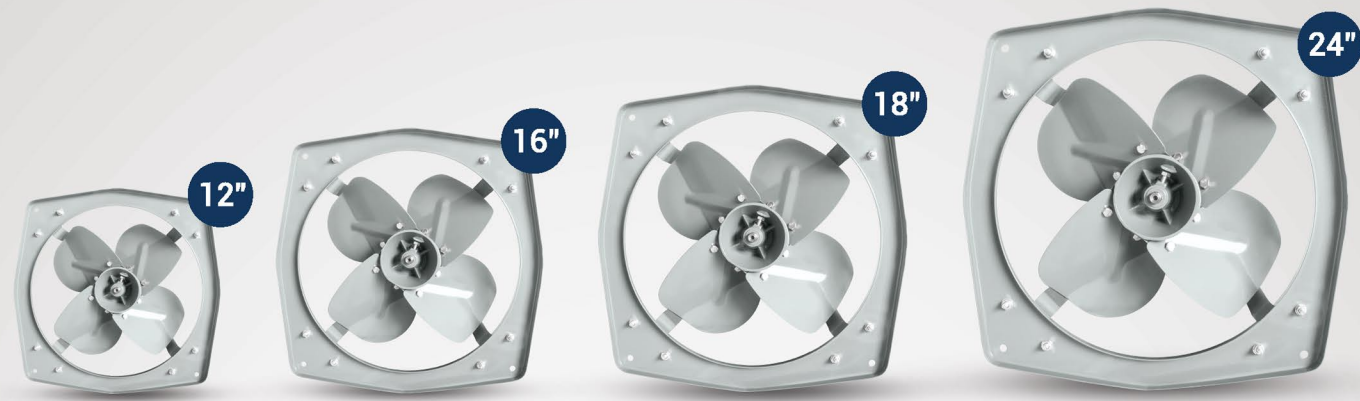

Distributed by :

[http:// www.fujibin.com.my](http://www.fujibin.com.my)

**POWERFUL
INDUSTRIAL
EXHAUST**

PRODUCT SPECIFICATION

- High power motor, 3 leaves aluminium blade
- 3-speed control, wide angle oscillation
- Adjustable of height and pitch
- Thermo cutoff protects from overheating.
- High quality bearing and aluminium motor cover
- Powder coated finish protects against corrosion
- Beautiful outward and low noise
- Simple and easy operation

THE BEST FAN TECHNOLOGY

FLOOR FAN
BLACK BODY
(ALUMINIUM 4 BLADE)

STANDING FAN
BLACK BODY
(ALUMINIUM 4 BLADE)

WALL FAN
BLACK BODY
(ALUMINIUM 4 BLADE)

FLOOR FAN
BLACK BODY
(ALUMINIUM 4 BLADE)

FBP - 12MC	
SIZE	12"
VOLTAGE	220-240V/50Hz
POWER	35 W
RPM	1385
AIR VOLUME	1800 m ³ /h
NOISE	38 dB

Product Specification

FB-EX12MC

FB-EX16MC

FB-EX18MC

FB-EX24MC

Product Description

Model	FB-EX12MC	FB-EX16MC	FB-EX18MC	FB-EX24MC
Size	12"(300mm)	16"(400mm)	18"(450mm)	24"(600mm)
Volt	220/240V	220/240V	220/240V	220/240V
Frequency	50Hz	50Hz	50Hz	50Hz
Power	130w	190w	230w	450w
Air Delivery	31m ³ /min	60m ³ /min	108m ³ /min	145m ³ /min
Gross Weight	8.2kg	10.5kg	14.6kg	25.0kg
Quantity	1 set	1 set	1 set	1 set
Box Dimension (L x W x H)	39cm x 40cm x 25cm	48cm x 49cm x 28cm	57cm x 58cm x 36cm	70cm x 71cm x 44cm

PRODUCT SPECIFICATION

STANDING FAN

SILVER BODY
(ALUMINIUM 3 BLADE)

FBS - 20	
SIZE	20"
VOLTAGE	220-240V / 50Hz
POWER	130 W
RPM	1350
AIR VOLUME	5000 m ³ / h
NOISE	60dB

WALL FAN

SILVER BODY
(ALUMINIUM 3 BLADE)