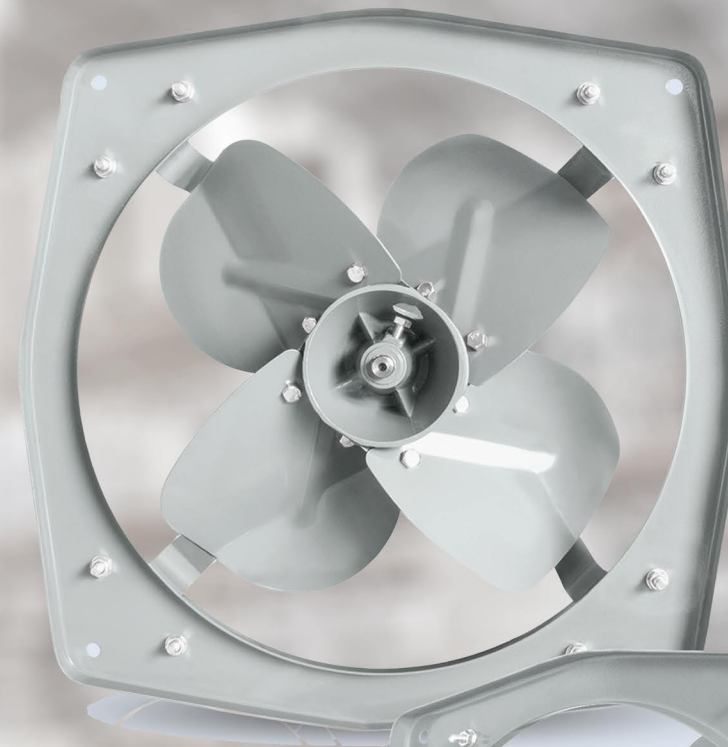

POWERFUL EXHAUST FAN

◀ front view