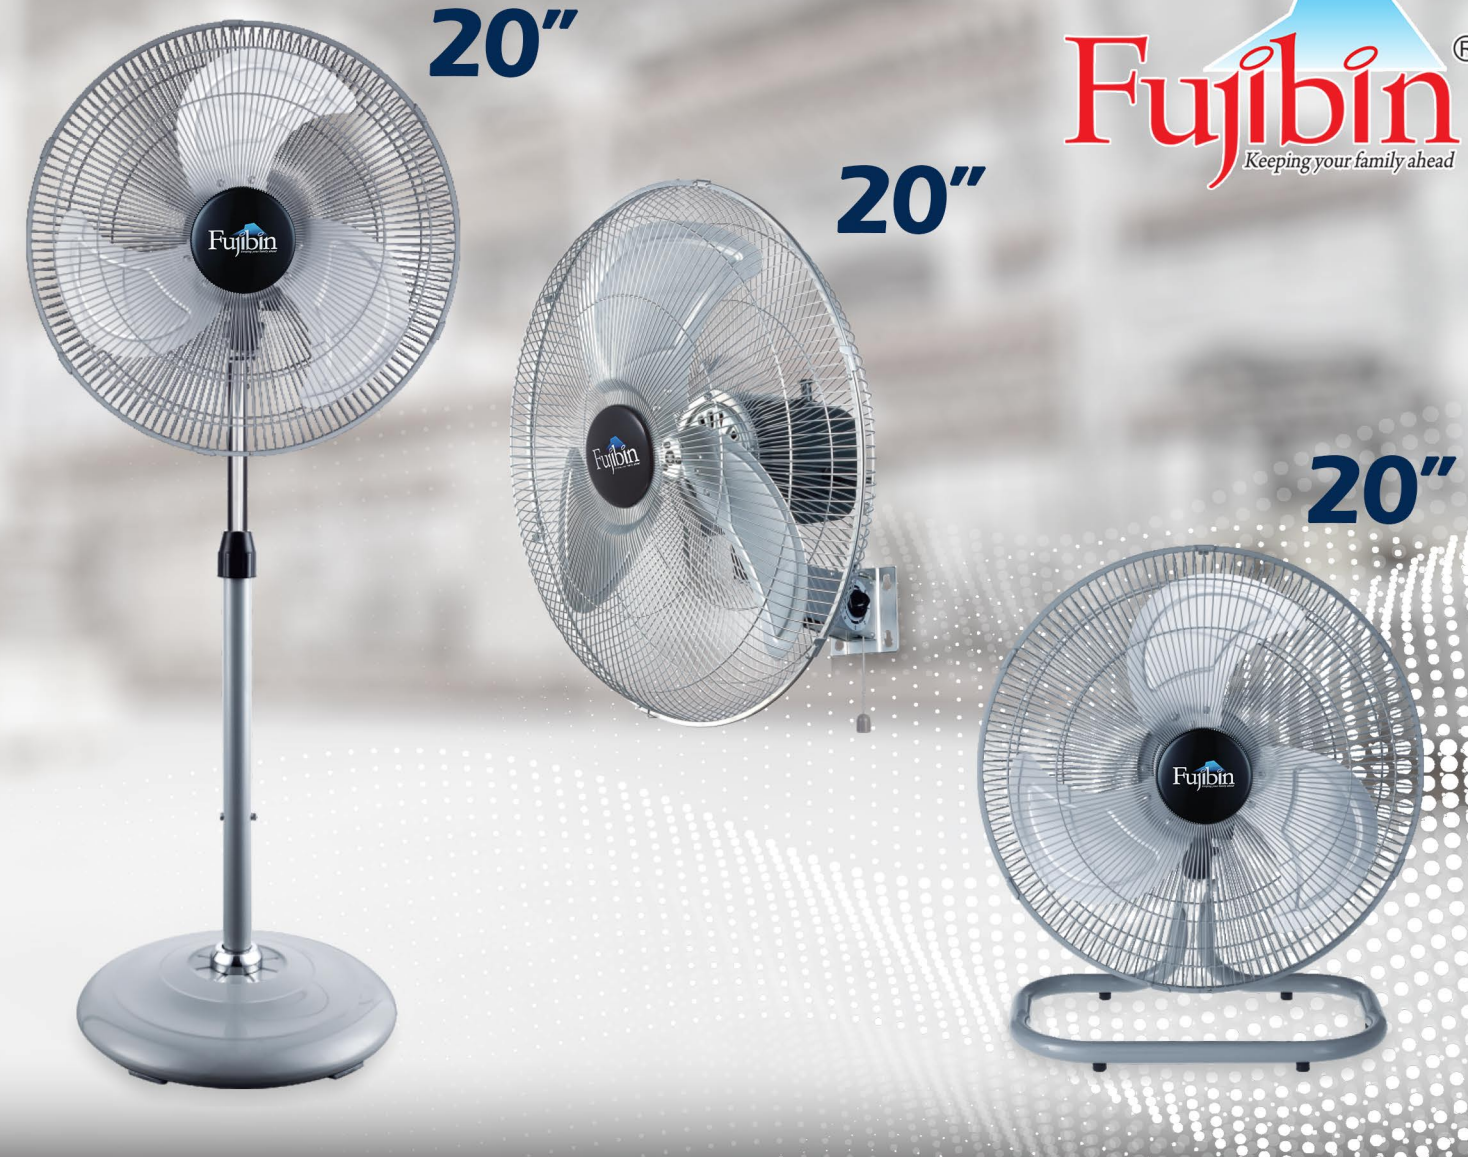

Product Specification

FB-EX12MC

FB-EX16MC

FB-EX18MC

FB-EX24MC

Product Description

Model	FB-EX12MC	FB-EX16MC	FB-EX18MC	FB-EX24MC
Size	12"(300mm)	16"(400mm)	18"(450mm)	24"(600mm)
Volt	220/240V	220/240V	220/240V	220/240V
Frequency	50Hz	50Hz	50Hz	50Hz
Power	130w	190w	230w	450w
Air Delivery	31m ³ /min	60m ³ /min	108m ³ /min	145m ³ /min
Gross Weight	8.2kg	10.5kg	14.6kg	25.0kg
Quantity	1 set	1 set	1 set	1 set
Box Dimension (L x W x H)	39cm x 40cm x 25cm	48cm x 49cm x 28cm	57cm x 58cm x 36cm	70cm x 71cm x 44cm

PRODUCT SPECIFICATION

STANDING FAN

SILVER BODY
(ALUMINIUM 3 BLADE)

FBS - 20	
SIZE	20"
VOLTAGE	220-240V / 50Hz
POWER	130 W
RPM	1350
AIR VOLUME	5000 m ³ / h
NOISE	60dB

WALL FAN

SILVER BODY
(ALUMINIUM 3 BLADE)