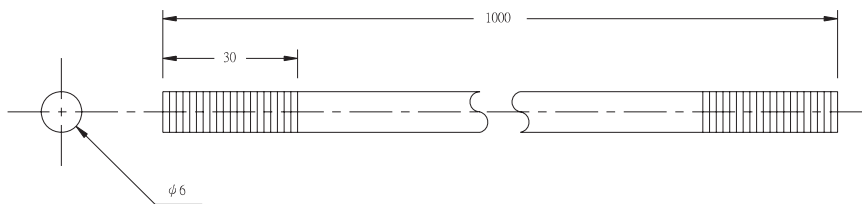

DIMENSION(mm)

APS-3

PS-3S, PS-4S, PS-5S

AF-12

STAINLESS

SUSQ

CONNECTING NUT

DIMENSION(mm)