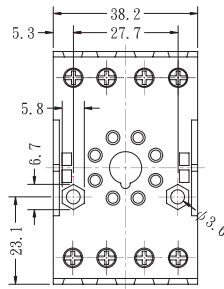

DIMENSION(mm)

SUSQ-5

PF-083BE

PF-113BE