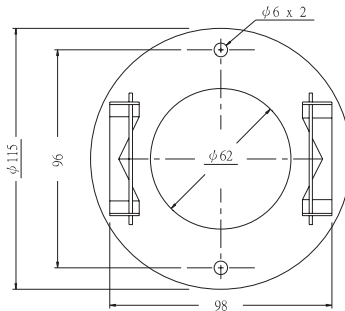

DIMENSION(mm)

APS-3

PS-3S, PS-4S, PS-5S

AF-12

STAINLESS

SUSQ

CONNECTING NUT

DIMENSION(mm)