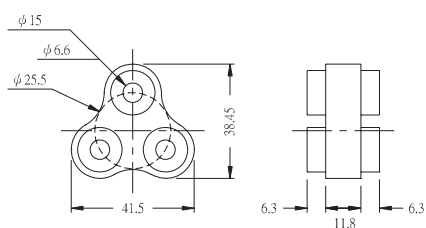

DIMENSION(mm)

APS-3

PS-3S, PS-4S, PS-5S

AF-12

STAINLESS

SUSQ

CONNECTING NUT

DIMENSION(mm)