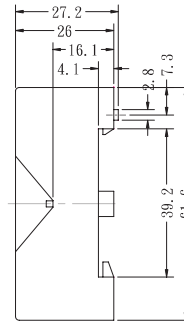

DIMENSION(mm)

SUSQ-5

PF-083BE

PF-113BE