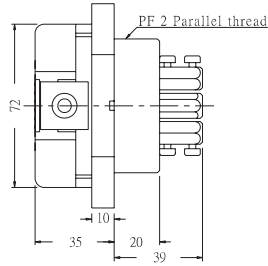

DIMENSION(mm)

APS-3

PS-3S, PS-4S, PS-5S

AF-12

STAINLESS

SUSQ

CONNECTING NUT

DIMENSION(mm)