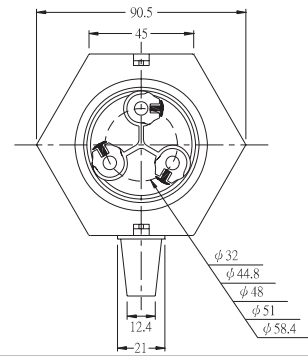

DIMENSION(mm)

APS-3

PS-3S, PS-4S, PS-5S

AF-12

STAINLESS

SUSQ

CONNECTING NUT

DIMENSION(mm)