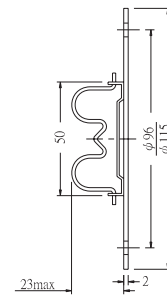

DIMENSION(mm)

APS-3

PS-3S, PS-4S, PS-5S

AF-12

STAINLESS

SUSQ

CONNECTING NUT

DIMENSION(mm)