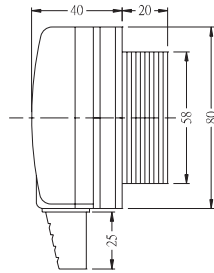

DIMENSION(mm)

APS-3

PS-3S, PS-4S, PS-5S

AF-12

STAINLESS

SUSQ

CONNECTING NUT

DIMENSION(mm)