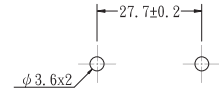

DIMENSION(mm)

SUSQ-5

PF-083BE

PF-113BE