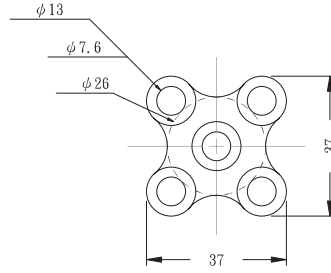

DIMENSION(mm)

SUSQ-5