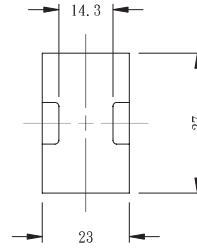

DIMENSION(mm)

SUSQ-5