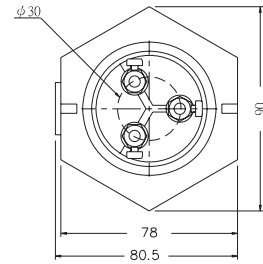

DIMENSION(mm)

APS-3

PS-3S, PS-4S, PS-5S

AF-12

STAINLESS

SUSQ

CONNECTING NUT

DIMENSION(mm)