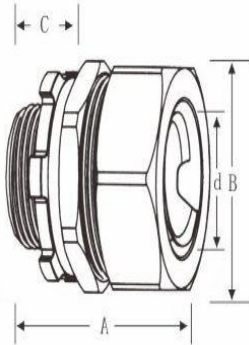

WATERPROOF CONNECTOR JEC BRAND

JEC FLEXIBLE ADAPTOR (BS TYPE)

Brand :JEC

Type :BS

Waterproof Connector

Used for Box		Zinc Die Cast				
Cat No .	Conduit Size	Diameter				Thread
		d	A	B	C	
DPJ-038	3/8"	11.5	32.0	28.5	11.5	G1/2"
DPJ-050	1/2"	14.0	34.5	33.0	12.0	G1/2"
DPJ-075	3/4"	19.0	39.5	39.0	14.0	G3/4"
DPJ-100	1"	25.0	42.5	42.5	15.5	G1"
DPJ-125	1-1/4"	32.5	46.5	57.5	17.0	G1-1/4"
DPJ-150	1-1/2"	38.0	51.0	62.0	18.5	G1-1/2"
DPJ-200	2"	48.0	57.0	77.5	20.5	G2"
DPJ-250	2-1/2"	60.5	66.0	95.0	25.0	G2-1/2"
DPJ-300	3"	73.5	68.0	108.5	26.0	G3"
DPJ-400	4"	96.5	87.0	140.0	32.0	G4"

JEC FLEXIBLE ADAPTOR (NPT TYPE)

Brand :JEC

Type :NPT

Waterproof Connector

Used for Box		Zinc Die Cast				
Cat No .	Conduit Size	Diameter				Thread
		d	A	B	C	
DPJR-038	3/8"	11.5	34.0	29.0	12.0	G1/2"
DPJR-050	1/2"	14.0	38.0	32.0	12.5	G1/2"
DPJR-075	3/4"	19.0	40.0	40.0	13.5	G3/4"
DPJR-100	1"	25.0	45.0	46.0	15.0	G1"
DPJR-125	1-1/4"	32.5	52.0	57.0	17.0	G1-1/4"
DPJR-150	1-1/2"	38.0	56.0	65.0	19.0	G1-1/2"
DPJR-200	2"	49.0	61.0	79.0	21.0	G2"
DPJR-250	2-1/2"	61.5	69.0	97.0	23.5	G2-1/2"
DPJR-300	3"	74.5	74.0	114.5	26.0	G3"
DPJR-400	4"	96.5	88.0	142.5	30.0	G4"