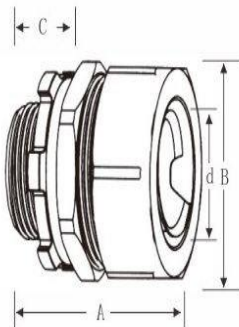

WATERPROOF CONNECTOR JEC BRAND

JEC FLEXIBLE ADAPTOR (BS TYPE)

Brand :JEC

Type :BS

Waterproof Connector

Used for Box		Zinc Die Cast				
Cat No .	Conduit Size	Diameter				Thread
		d	A	B	C	
DPJ-038	3/8"	11.5	32.0	28.5	11.5	G1/2"
DPJ-050	1/2"	14.0	34.5	33.0	12.0	G1/2"
DPJ-075	3/4"	19.0	39.5	39.0	14.0	G3/4"
DPJ-100	1"	25.0	42.5	42.5	15.5	G1"
DPJ-125	1-1/4"	32.5	46.5	57.5	17.0	G1-1/4"
DPJ-150	1-1/2"	38.0	51.0	62.0	18.5	G1-1/2"
DPJ-200	2"	48.0	57.0	77.5	20.5	G2"
DPJ-250	2-1/2"	60.5	66.0	95.0	25.0	G2-1/2"
DPJ-300	3"	73.5	68.0	108.5	26.0	G3"
DPJ-400	4"	96.5	87.0	140.0	32.0	G4"

JEC FLEXIBLE ADAPTOR (NPT TYPE)

Brand :JEC

Type :NPT

Waterproof Connector

Used for Box		Zinc Die Cast				
Cat No .	Conduit Size	Diameter				Thread
		d	A	B	C	
DPJR-038	3/8"	11.5	34.0	29.0	12.0	G1/2"
DPJR-050	1/2"	14.0	38.0	32.0	12.5	G1/2"
DPJR-075	3/4"	19.0	40.0	40.0	13.5	G3/4"
DPJR-100	1"	25.0	45.0	46.0	15.0	G1"
DPJR-125	1-1/4"	32.5	52.0	57.0	17.0	G1-1/4"
DPJR-150	1-1/2"	38.0	56.0	65.0	19.0	G1-1/2"
DPJR-200	2"	49.0	61.0	79.0	21.0	G2"
DPJR-250	2-1/2"	61.5	69.0	97.0	23.5	G2-1/2"
DPJR-300	3"	74.5	74.0	114.5	26.0	G3"
DPJR-400	4"	96.5	88.0	142.5	30.0	G4"