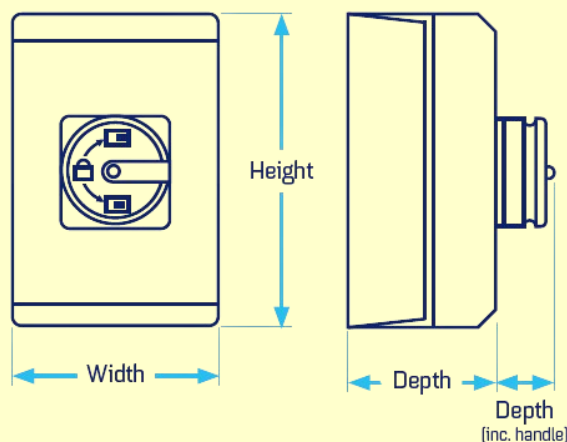

ROTARY HANDLE ISOLATORS

Henly Enclosed Isolators offer quality with economical price. Made from High Quality Durable ABS Plastic Material and firmly sealed to IP65 rating,

Henly Enclosed Isolators are tough and durable and suitable for most applications. Specifically designed with safety in mind, our Rotary Handle Enclosed Isolators only open in the off position, and include additional earth and neutral connections.

Henly Isolator enclosure boxes come with multiple gland knockout holes, making them exceptionally versatile.

Henly 3 poles from range from 25A to 150A as standard, and IEC60947 compliant,

Details				Dimensions (MM)			
Model	Pole	CURRENT	IP	Height	Width	Depth	Depth (Inc.Handle)
HENLY-3P-025A	3	25A	IP65	125	100	88	35
HENLY-3P-040A	3	40A	IP65	175	115	100	35
HENLY-3P-063A	3	63A	IP65	175	115	100	35
HENLY-3P-100A	3	100A	IP65	240	160	125	45
HENLY-3P-125A	3	125A	IP65	240	160	125	45
HENLY-3P-150A	3	150A	IP65	240	160	125	45